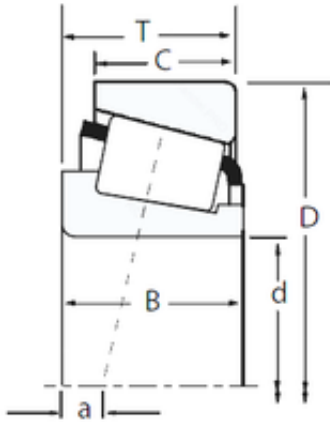

### Timken Tapered Roller Bearings 30204 20x47x15.25mm Full Assemblies Wheel bearings 30204M-90KM1

Bearing No. 30204

Size	20x47x15.25 mm
Bore Diameter	20 mm
Outer Diameter	47 mm
Width	15,25 mm
d	20 mm
D	47 mm
T	15,25 mm
B	14 mm
C	12 mm
R	1 mm
r	1 mm
Weight	0,13 Kg
Dynamic load rating radial (C)	33,2 kN
Calculation factor (e)	0,35

30204 Bearing 2D drawings and 3D CAD models