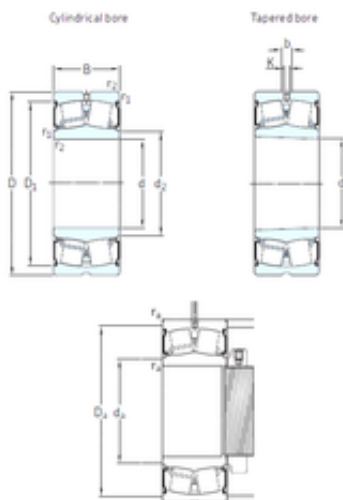

China 608zz Bearing Supplier

SKF Bearing BS2-2205-2CS/Vt143
 BS2-2206-2CS/Vt143 BS2-2207-2CS/Vt143
 BS2-2208-2CS/Vt143 BS2-2308-2CS/Vt143
 BS2-2209-2CS/Vt143 BS2-2309-2CS/Vt143

Bearing No. BS2-2205-2CS/Vt143

Size	25x52x23 mm
Bore Diameter	25 mm
Outer Diameter	52 mm
Width	23 mm
d	25 mm
D	52 mm
B	23 mm
C	23 mm
b	3,7 mm
d2	30 mm
r1 min.	1 mm
r2 min.	1 mm
D1	46,6 mm
K	2 mm
da min.	30 mm
da max	30 mm
Da max.	46,4 mm
ra max.	1 mm
Weight	0,26 Kg
Basic dynamic load rating (C)	49 kN
Basic static load rating (C0)	44 kN
Fatigue load limit (Pu)	4,75
Limiting speed	3600 r/min

BS2-2205-2CS/Vt143 Bearing 2D drawings and 3D CAD models

China 608zz Bearing Supplier

Calculation factor (e)	0,35
Calculation factor (Y0)	1,8
Calculation factor (Y1)	1,9