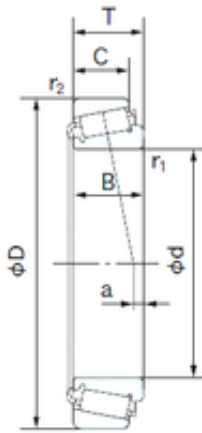

China 608zz Bearing Supplier

Rolling Truck Bearing Koyo NTN NACHI SKF Tapered Roller Bearing 32320

Bearing No. 32320

Size	100x215x77.5 mm
Bore Diameter	100 mm
Outer Diameter	215 mm
Width	77.5 mm
d	100 mm
D	215 mm
T	77.5 mm
B	73 mm
C	60 mm
a	26.5 mm
r1 min.	4 mm
r2 min.	3 mm
Weight	14.9 Kg
Basic dynamic load rating (C)	465000 kN
Basic static load rating (C0)	670000 kN
(Grease) Lubrication Speed	1800 r/min
(Oil) Lubrication Speed	2400 r/min
Calculation factor (e)	0.35
Calculation factor (Y0)	0.95

32320 Bearing 2D drawings and 3D CAD models