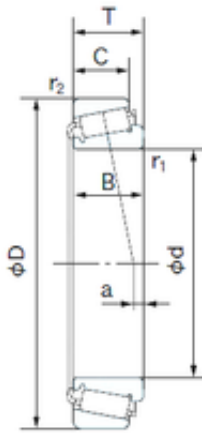

## China 608zz Bearing Supplier

Timken SKF Bearing, NSK NTN Koyo Bearing  
 NACHI Spherical/Taper/Cylindrical Tapered  
 Roller Bearings 15101/15245 15100/15245  
 15102/15245 15100/15244 15101/15244

Bearing No. 15101/15245

15101/15245 Bearing 2D drawings and 3D CAD models

Size	25.400x62x19.050 mm
Bore Diameter	25.400 mm
Outer Diameter	62.000 mm
Width	19.050 mm
d	25.400 mm
D	62.000 mm
T	19.050 mm
B	20.638 mm
C	14.288 mm
a	5.8 mm
r1 min.	0.8 mm
r2 min.	1.3 mm
Weight	0,295 Kg
Basic dynamic load rating (C)	45000 kN
Basic static load rating (C0)	54500 kN
(Grease) Lubrication Speed	6000 r/min
(Oil) Lubrication Speed	8000 r/min
Calculation factor (e)	0.35
Calculation factor (Y0)	0.94